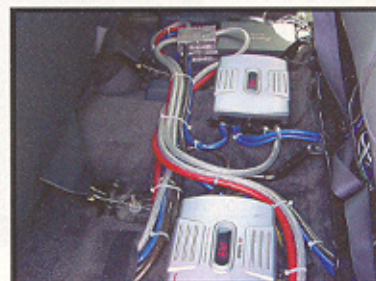

Steve's Tahoe serves double duty as his current project vehicle and family car. The audio system features no less than six amplifiers and two 18" subwoofers in a custom enclosure with two deep cycle batteries providing the juice. A Pioneer In-dash DVD screen and 7" LCD monitors in the rear headrests keep passengers entertained on the road. Steve altered his Tahoe's stance with a 3" drop and added huge 22" custom wheels. When Steve is in a hurry to get groceries, he enjoys the added power provided by his K&N air filter and custom dual exhaust system.

► Steve added XM radio (pg. 18) to his Pioneer in-dash DVD player (pg. 21).

► A custom plexiglas subwoofer enclosure completely fills the cargo compartment of the Tahoe.

► Hidden under the seats, Rockford Fosgate stiffening capacitors (pg. 53) and wiring provide power to the sound system.